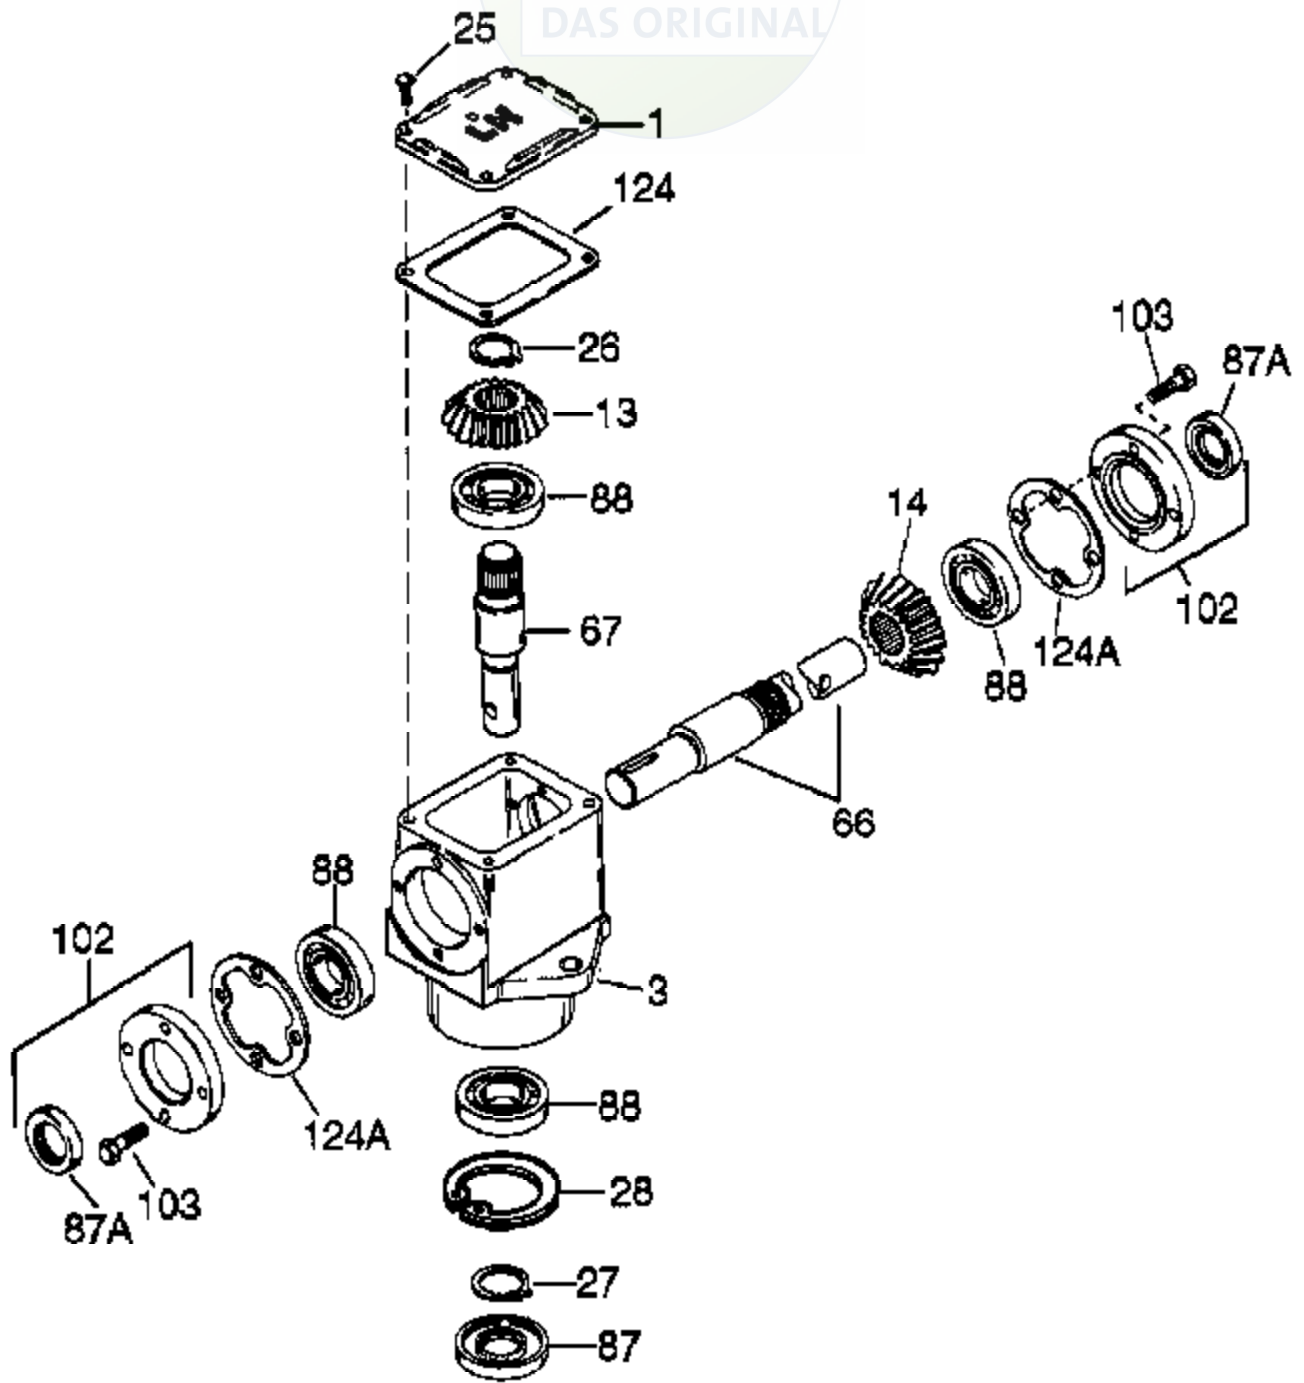

# JOIST

SICHER IST DAS:  
DAS ORIGINAL

Ref #	Part Number	Qty	Description
	794308		"T" Drive Head Ass'y (Incl. 1 thru 12 4A)
1	772035		Cover
3	770047A		"T" Drive Housing
13	778046		Miter Gear
14	778069		Miter Gear
25	792025		Screw, 10-24 x 1/2"
26	788018		Snap Ring
27	788019		Snap Ring
28	792119		Snap Ring
66	776127		Input Shaft (7-1/4" long)
67	776060A		Output Shaft (4-17/32" long)
87	788029		Oil Seal
87A	788031	RAD-3915-PC1	Oil Seal
88	780034	Peerless	Ball Bearing
102	786029		Retainer Cap & Seal (Incl. 87A & 103)
103	792026		Screw, 1/4-20 x 7/8"
124A	788030B		Cap Gasket
124	788028		Cover Gasket